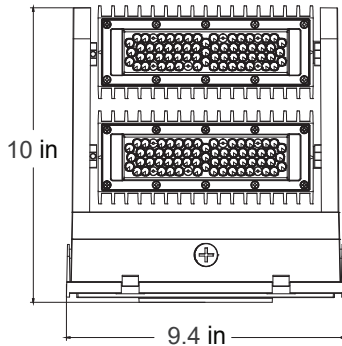

### LISTINGS:

- DesignLights Consortium® (DLC) Premium qualified and DLC qualified.
- UL listed for wet locations.
- Rated for ambient operating temperature -22°F to 113°F (-30°C to 45°C).

Model No	Power (W)	Voltage	CRI	5000K		Dimension	Weight (lbs)
				Lumens	Efficacy		
ML-RWP01B-40WH1CYT1SA1-BR50	40W	120-277V	>70	5800lm	145lm/w	9.4×6.5×5.9"	3.8
ML-RWP01B-80WW1CYT1SA2-BR50	80W	120-277V	>70	11360lm	142lm/w	9.4×10×5.9"	5.9

## Dimensions

40W

80W